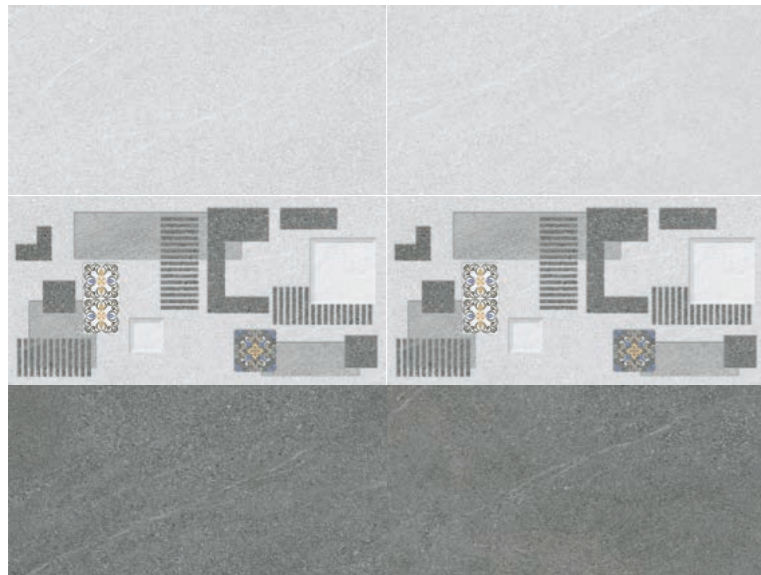

Mekong VNA3-M36110A

8.2 mm

300x600/12"x24"
MATT / MEN MÖ

157
158

Floor ≡
VNA3 M36110
300x600/12"x24"

Wall ≡
VNA3 M36109
VNA3 M36110A
VNA3 M36110
300x600/12"x24"

INDEX - PHỤ LỤC

163-166	VNA M66001
167-170	VNA M66002
171-174	VNA M66006
175-178	VNA M66007
179-182	VNA M66010
183-186	VNA M36001-M36002-M36002A
187-190	VNA M36003-M36004-M36004A
191-194	VNA M36005-M36006-M36006A
195-198	VNA M36007-M36008-M36008A
199-202	VNA M36009-M36010-M36010A

THANH BÌNH
One's Home by VIET Y TILE