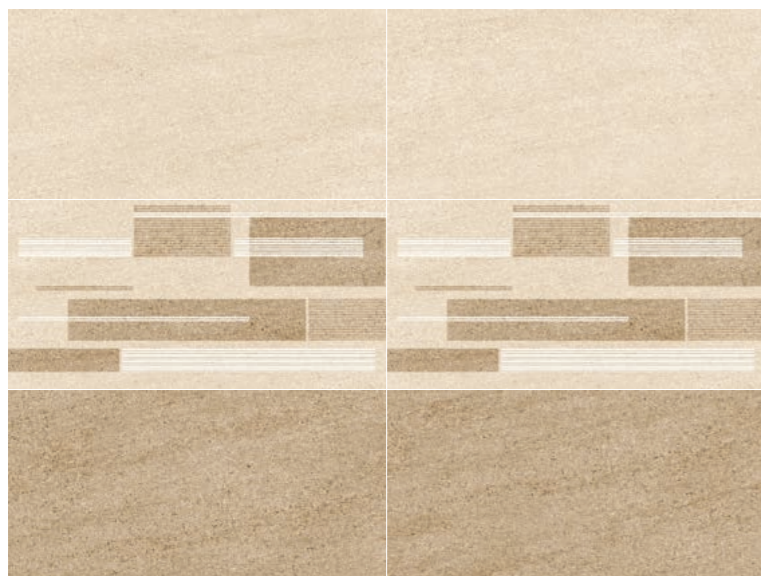

Mekong
VNA3-M36108A

▶8.2 mm ◀

300x600/12"x24"
MATT / MEN MÖ

Floor ▬
VNA3 M36108
300x600/12"x24"

Wall ▶
VNA3 M36107
VNA3 M36108A
VNA3 M36108
300x600/12"x24"