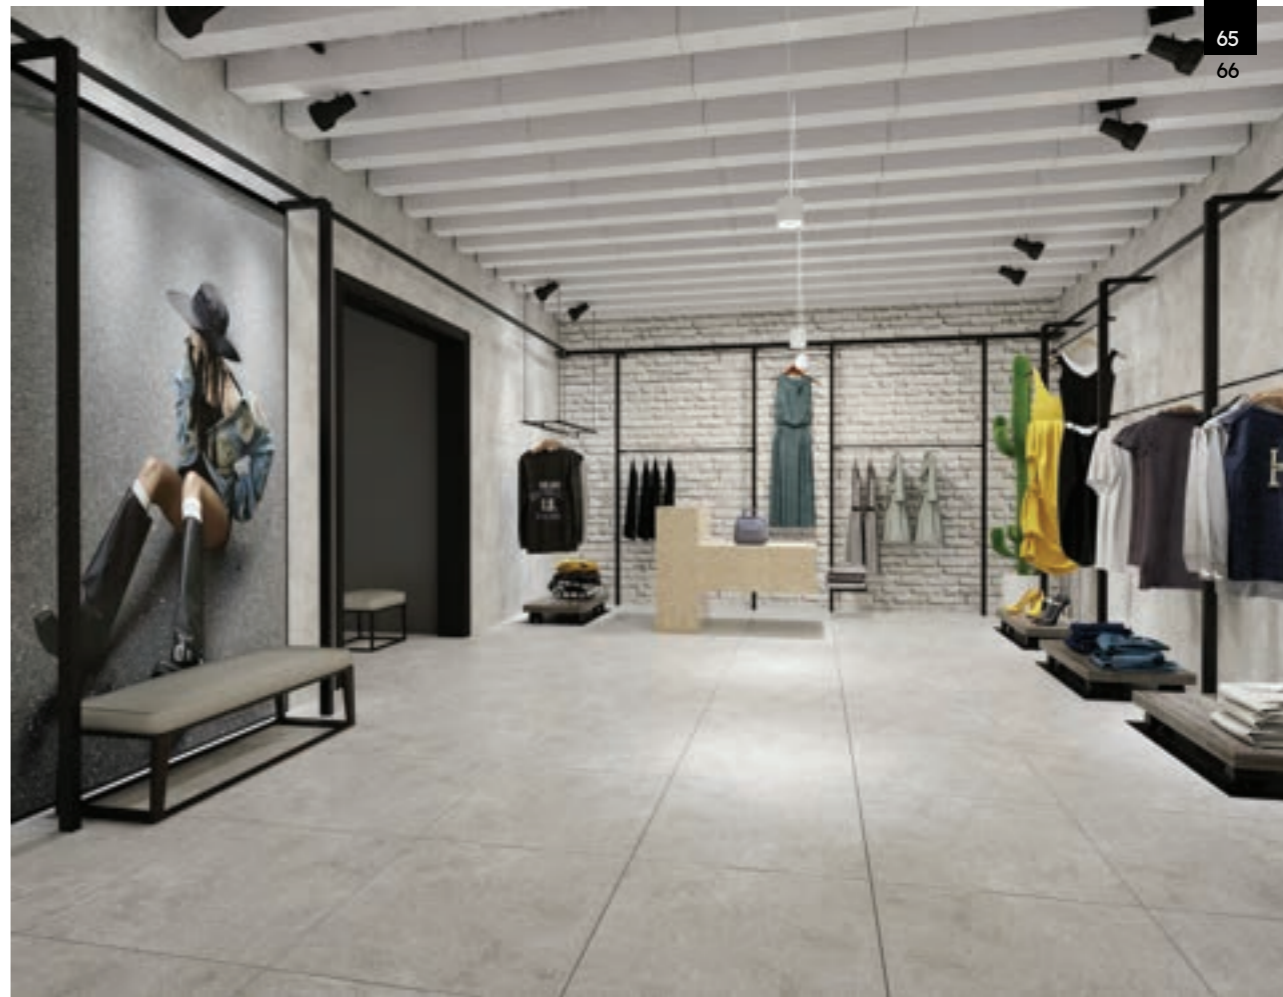

Floor $\simeq$
VNA2 M66004
600x600/24"x24"