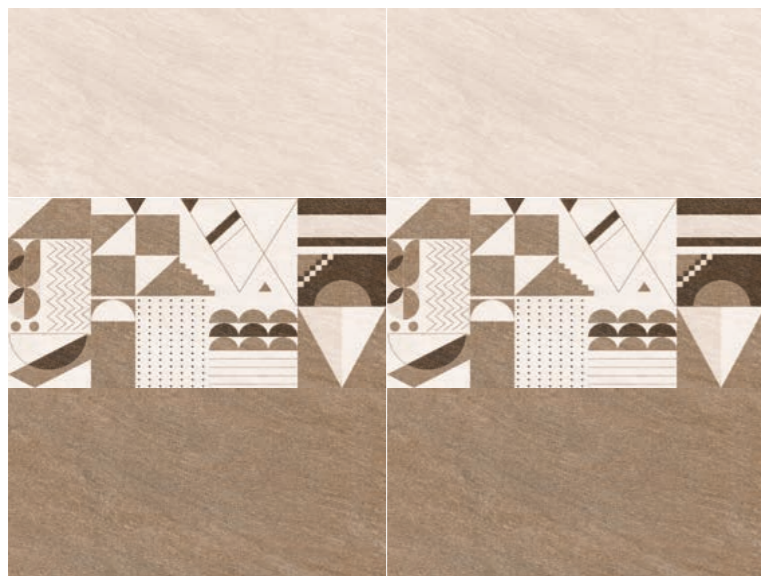

Thanh Bình
VNA-M36008A

▶ 8.2 mm ◀

300x600/12"x24"
MATT / MEN MỠ

197
198

Floor ▾
VNA M36008
300x600/12"x24"

Wall ▶
VNA M36007
VNA M36008A
VNA M36008
300x600/12"x24"